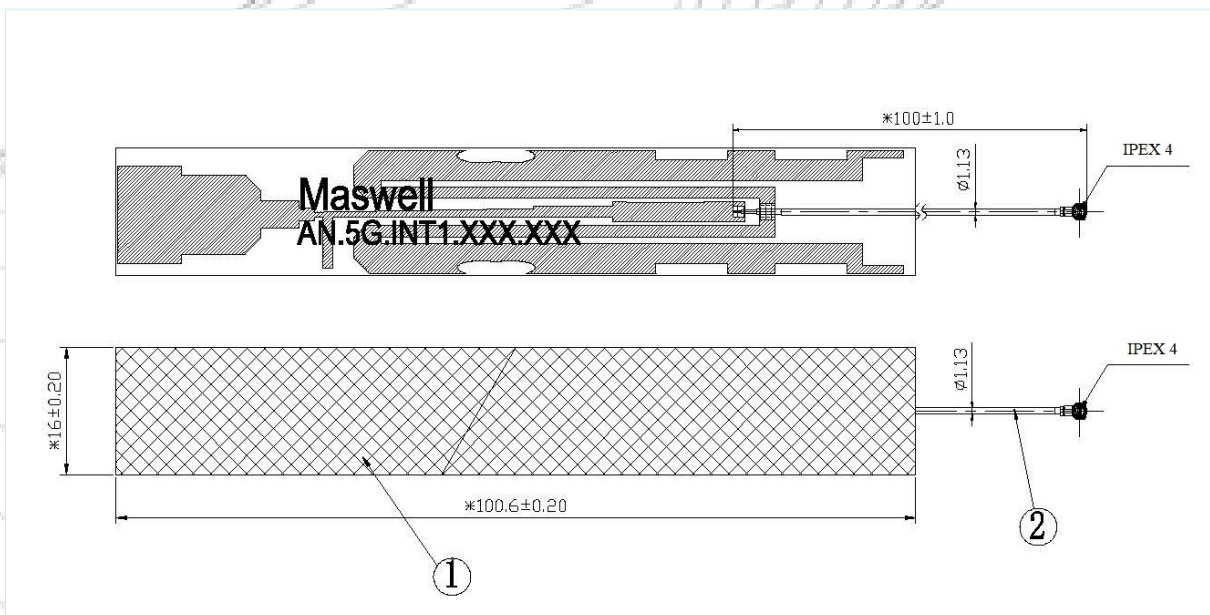

Maswell 5G Internal Antenna Mini-profile

AN.5G.INT1.100.IP4

Mechanical dimension

Maswell 5G Internal Antenna Mini-profile

AN.5G.INT1.100.IP4

Specifications

Item	Specifications	
5G Antenna	Center Frequency	800MHz ~6000MHz
	Gain	2.5dBi (Max)
	Efficiency	>50%
Mechanical	Dimension	113mm*16mm
	Material	FPC
	Cable Type	RF1.13
	Cable Length	10cm
	Connector	IPEX4

Maswell 5G Internal Antenna Mini-profile

AN.5G.INT1.100.IP4

S11

Maswell 5G Internal Antenna Mini-profile

AN.5G.INT1.100.IP4

VSWR

Maswell 5G Internal Antenna Mini-profile

AN.5G.INT1.100.IP4